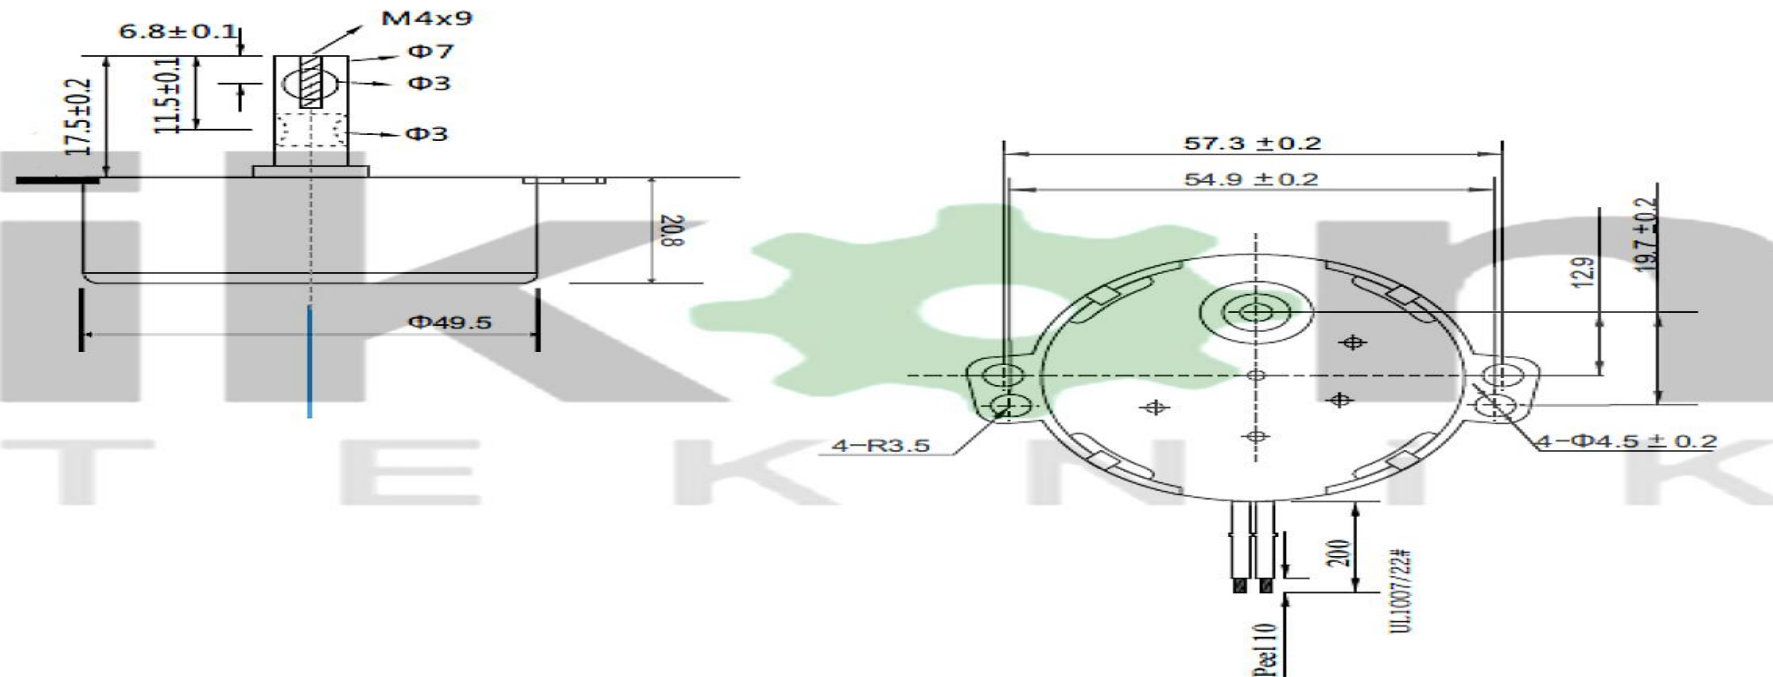

İKON MOTOR

(MODEL NO: TYC-50 AC SENKRON MOTOR 15 RPM CW)

TECHNICAL PARAMETERS

Type	TYC-50 AC Synchronous Motor
Operating Voltage	220V AC
Frequency	50-60 HZ
Operating Speed	15 rpm
Power	4 Watt